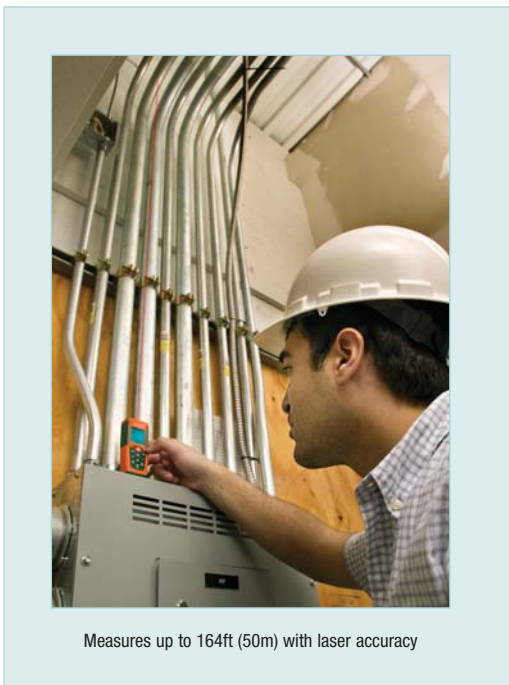

Laser Distance Meter

Laser measurement accurate to 0.06 inches

With Historical Storage that recalls the previous 20 records (measured or calculated results)

Features:

- Measures from 2" to 164' (0.05 to 50m)
- Automatically calculates Area and Volume
- Indirect measurement using Pythagorean theorem
- Continuous measurement function with Min/Max distance tracking updates every 0.5 seconds
- Addition/Subtraction
- Front or rear edge reference
- Low battery indicator
- Double molded housing (IP54)
- Auto power off
- Complete with carrying case and 2 AAA batteries

Measures up to 164ft (50m) with laser accuracy

Specifications	
Measurement Range	2" to 164' (0.05 to 50m)
Accuracy (up to 32'/10m)	±0.06" (±1.5mm)
Resolution	0.001" (0.001m)
Length Add calculation	99'11" (99.99m)
Area calculation	999.99 sq. ft. (999.99m ²)
Volume calculation	999.99 cu. ft. (999.99m ³)
Laser Power Off	after 30 seconds
Auto Power Off	after 3 minutes
Power Supply	2 AAA Batteries
Dimensions	4.5 x 1.9 x 1.1" (115 x 48 x 28mm)
Weight	5.3oz (150g)