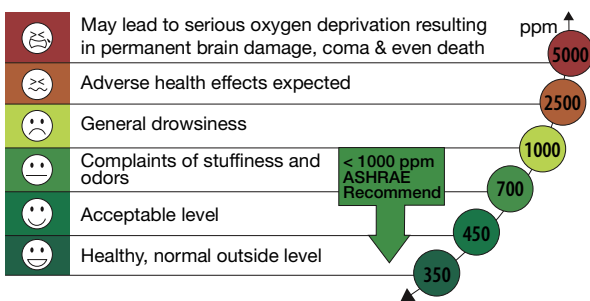

CO220 Desktop Indoor Air Quality CO₂ Monitor

Features

Carbon Dioxide (CO₂) Concentration Levels

Time Weighted Average exposure Limit <8 Hours

ERROR: invalidaccess
OFFENDING COMMAND: put

STACK:

/115

1